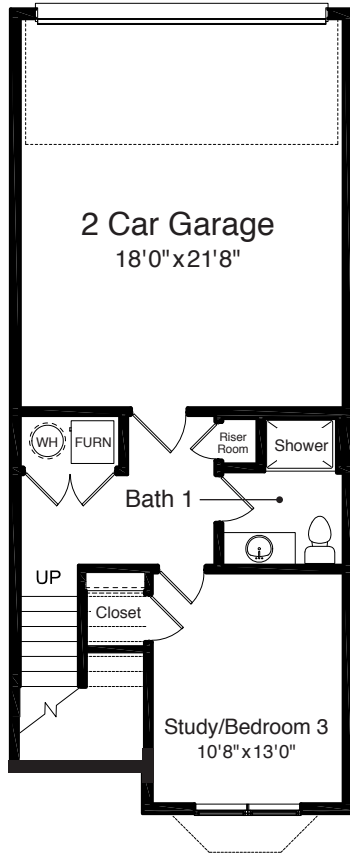

THE CHELSEA

3 bedrooms • 3 ½ baths • 2-car garage • 2,007 sq. ft.

FIRST FLOOR

SECOND FLOOR

THIRD FLOOR

All dimensions are approximate and subject to field variation. Some floor plan configurations may vary.